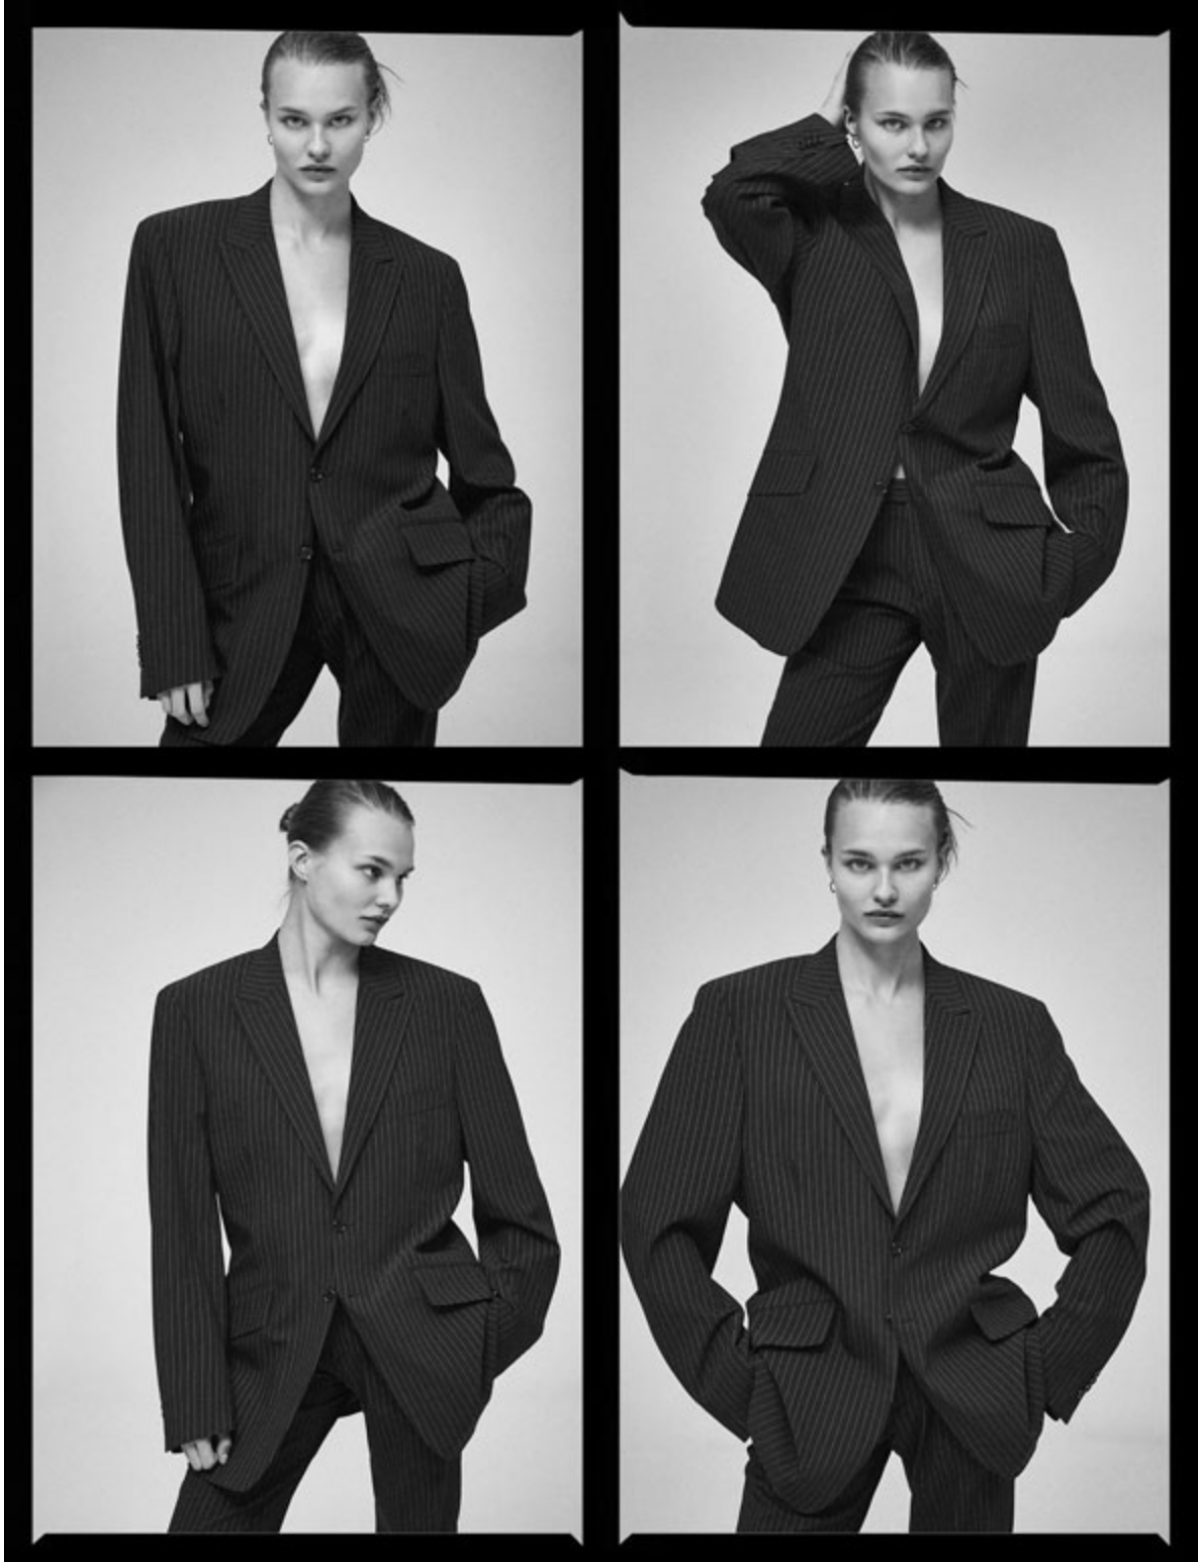

RITA LAKKA

height 176 cm · bust 80 cm · cup B · waist 60 cm · hips 90 cm · dress 36
shoes size 40 · hair blonde · eyes blue